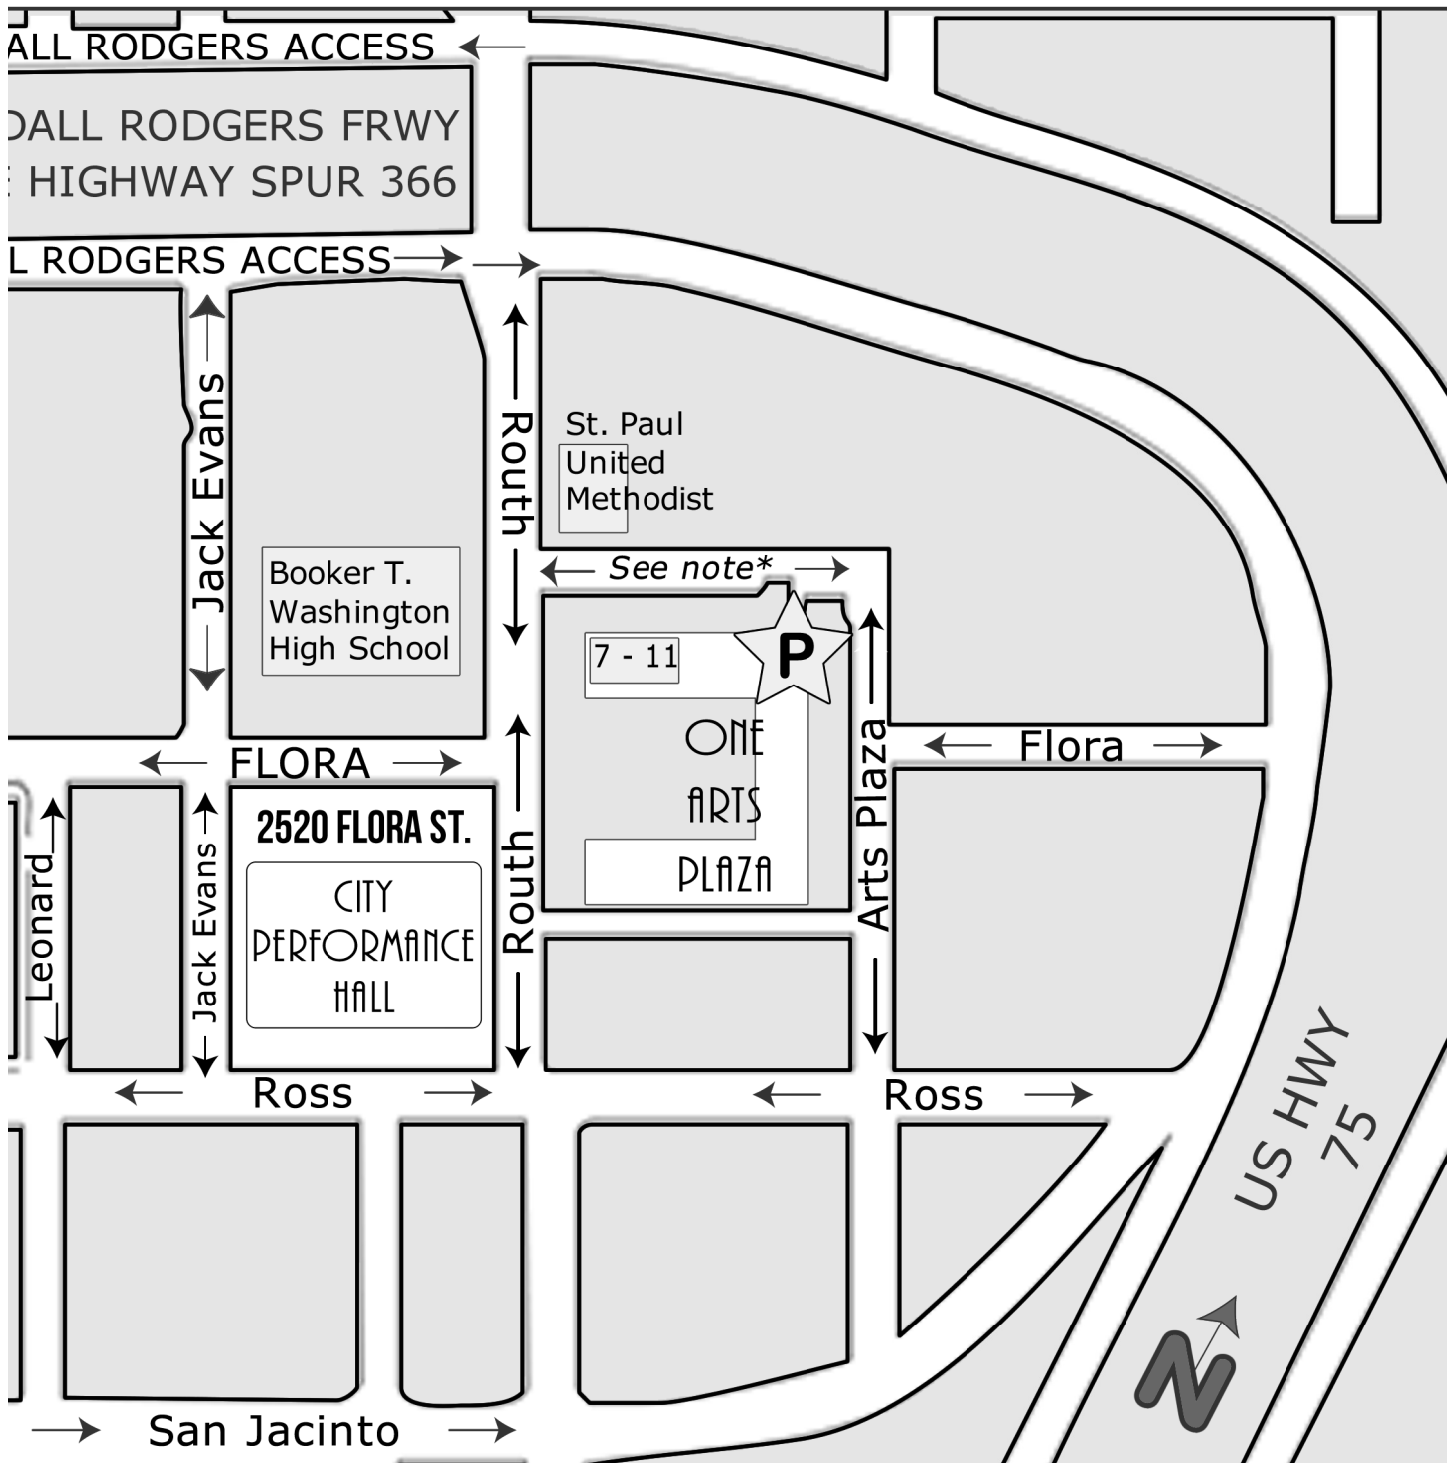

The One Arts Plaza Parking Garage

*NOTE: This lane is unmarked. Entering it from the ROUTH ST end, it has 7-Eleven on its right and the *United Methodist Church* on its left. On most GPS devices, this lane cannot be located. For such devices, use the address for *One Arts Plaza* instead: 1722 Routh Street Dallas, TX 75201. [On iPhones/iPads/Google Maps, it can be found as "*Wade St.*" On those, you can use the address "*Wade St., Dallas, TX.*" (No "house number" needed.)]

DO NOT PARK IN ANY AREA THAT IS MARKED *RESIDENTIAL PARKING*, and DO NOT PARK IN ANY UNCOVERED AREA (unless you are willing to assume the parking costs thereof).